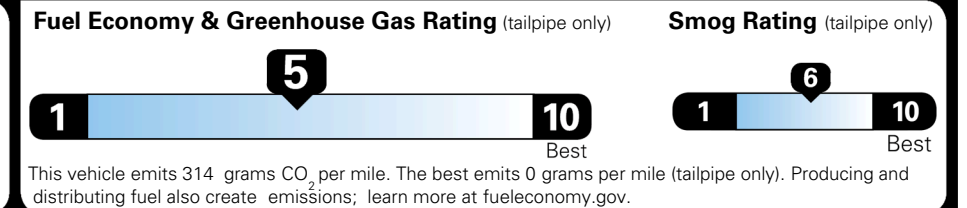

## EPA DOT Fuel Economy and Environment

Gasoline Vehicle

**You spend \$250 more in fuel costs over 5 years** compared to the average new vehicle.

**Annual fuel cost \$1,750**

Actual results will vary for many reasons, including driving conditions and how you drive and maintain your vehicle. The average new vehicle gets 29 MPG and costs \$8,500 to fuel over 5 years. Cost estimates are based on 15,000 miles per year at \$ 3.30 per gallon. MPGe is miles per gasoline gallon equivalent. Vehicle emissions are a significant cause of climate change and smog.