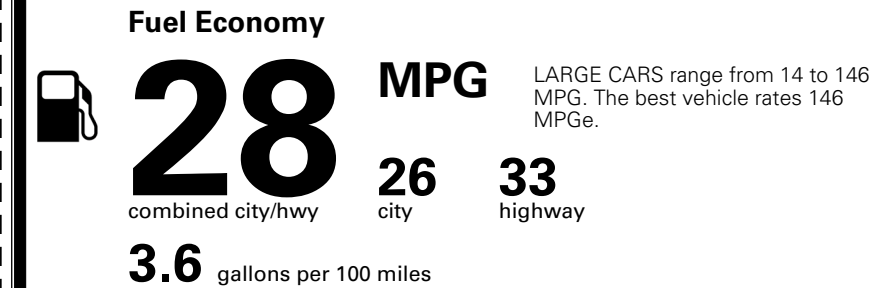

$ 28,890.00

COMPARE HATCHBACK GT-LINE TRB FEATURES

Added to/in place of std Hatchback GT-Line features

- 1.6L Turbocharged GDI 4-Cylinder Engine
- 8-Speed Automatic Transmission
- Power Sunroof w/ Sunshade
- Highway Driving Assist
- LED Projector Headlights & LED Fog Lights
- LED Rear Combination Lights
- Harman/Kardon Premium Audio System
- 12.3" Touchscreen Display w/Navigation
- 12.3" Instrument Display
- Rear Air Vents
- Kia AI Assistant* (Requires Kia Connect**)

ADDITIONAL INSTALLED EQUIPMENT:
(In addition to or in place of standard features)
Snow White Pearl Paint $395.00
GT-Line Red Interior Color Package $295.00
Carpeted Floor Mats $190.00
Frameless EC Mirror w/Homelink $350.00
Mud Guards (5-Door) $130.00

MSRP INCLUDING OPTIONS $ 30,250.00

INLAND FREIGHT AND HANDLING $ 1,245.00

TOTAL MANUFACTURER'S SUGGESTED RETAIL PRICE ▶

$ 31,495.00

TOTAL ADDITIONAL WEIGHT: 19.5

*Additional terms and conditions apply.

**Kia Connect may be currently unavailable for some Model Year 2022 and newer vehicles sold or purchased in Massachusetts; please see owners.kia.com for more information.

NOTE: When you purchase this vehicle, Kia America, Inc. collects personal information you provide to the dealership. For information on our collection and use of personal information and your rights, please see our Privacy Policy on www.kia.com.

EPA DOT Fuel Economy and Environment

Gasoline Vehicle

You spend $250 more in fuel costs over 5 years compared to the average new vehicle.

Annual fuel cost $1,750