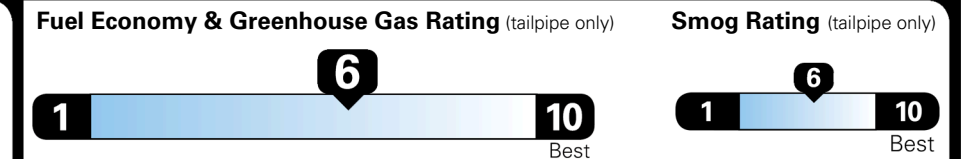

MIDSIZE CARS range from 15 to 139 MPG. The best vehicle rates 146 MPGe.

You save $1,000
in fuel costs over 5 years compared to the average new vehicle.

Annual fuel cost $1,500