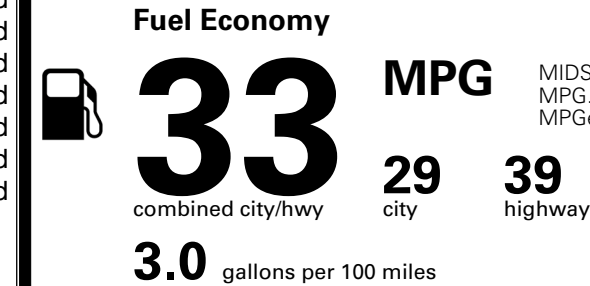

\$395.00
 \$900.00
 \$190.00

MSRP INCLUDING OPTIONS

\$ 26,975.00

INLAND FREIGHT AND HANDLING

\$ 1,245.00

TOTAL MANUFACTURER'S SUGGESTED RETAIL PRICE ▶

\$ 28,220.00

EPA DOT Fuel Economy and Environment

Gasoline Vehicle

MIDSIZE CARS range from 15 to 139 MPG. The best vehicle rates 146 MPGe.

You save \$1,000
 in fuel costs over 5 years compared to the average new vehicle.

Annual fuel cost \$1,500

Actual results will vary for many reasons, including driving conditions and how you drive and maintain your vehicle. The average new vehicle gets 29 MPG and costs \$8,500 to fuel over 5 years. Cost estimates are based on 15,000 miles per year at \$ 3.30 per gallon. MPGe is miles per gasoline gallon equivalent. Vehicle emissions are a significant cause of climate change and smog.