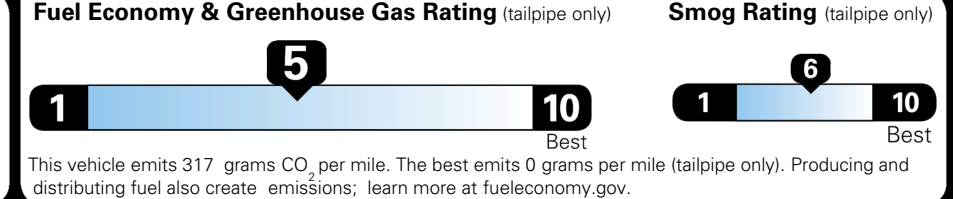

TOTAL ADDITIONAL WEIGHT: 5.6

EPA DOT Fuel Economy and Environment

Gasoline Vehicle

You spend \$250 more in fuel costs over 5 years compared to the average new vehicle.

Annual fuel cost \$1,750

Actual results will vary for many reasons, including driving conditions and how you drive and maintain your vehicle. The average new vehicle gets 29 MPG and costs \$8,500 to fuel over 5 years. Cost estimates are based on 15,000 miles per year at \$ 3.30 per gallon. MPGe is miles per gasoline gallon equivalent. Vehicle emissions are a significant cause of climate change and smog.