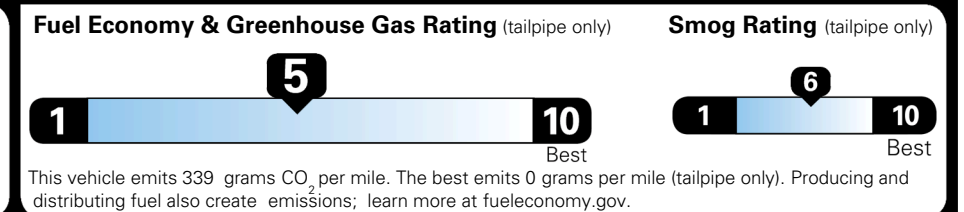

EPA DOT Fuel Economy and Environment

Gasoline Vehicle

Fuel Economy

26 MPG
combined city/hwy

23 MPG
city

31 MPG
highway

SMALL SUVs range from 14 to 138 MPG. The best vehicle rates 146 MPGe.

3.8 gallons per 100 miles

You spend $1,000 more in fuel costs over 5 years
compared to the average new vehicle.

Annual fuel cost $1,900