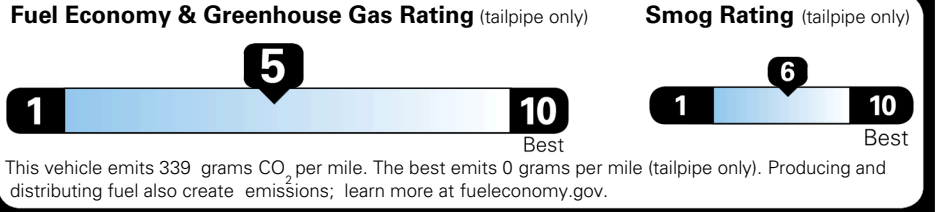

Actual results will vary for many reasons, including driving conditions and how you drive and maintain your vehicle. The average new vehicle gets 29 MPG and costs $8,500 to fuel over 5 years. Cost estimates are based on 15,000 miles per year at $ 3.30 per gallon. MPGe is miles per gasoline gallon equivalent. Vehicle emissions are a significant cause of climate change and smog.

fueleconomy.gov
Calculate personalized estimates and compare vehicles

Smartphone QR Code