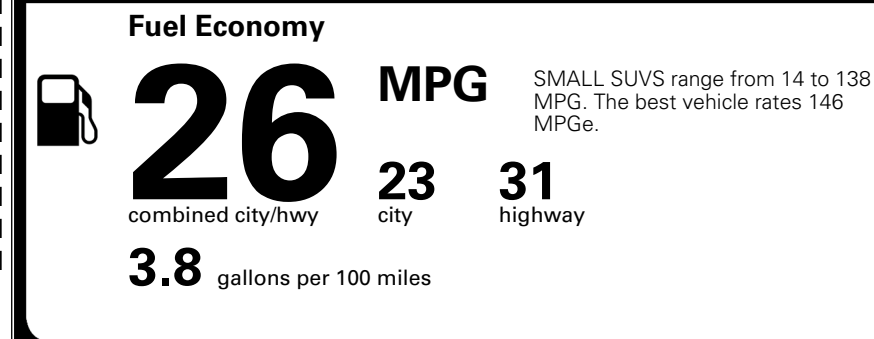

EPA DOT Fuel Economy and Environment

Gasoline Vehicle

You spend \$1,000 more in fuel costs over 5 years compared to the average new vehicle.

Annual fuel cost \$1,900

Actual results will vary for many reasons, including driving conditions and how you drive and maintain your vehicle. The average new vehicle gets 29 MPG and costs \$8,500 to fuel over 5 years. Cost estimates are based on 15,000 miles per year at \$ 3.30 per gallon. MPGe is miles per gasoline gallon equivalent. Vehicle emissions are a significant cause of climate change and smog.