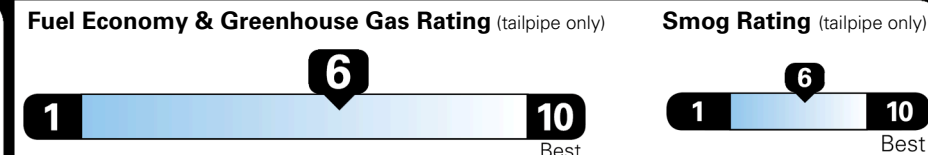

### EPA DOT Fuel Economy and Environment

Gasoline Vehicle

**You save \$0**  
 in fuel costs over 5 years compared to the average new vehicle.

**Annual fuel cost \$1,700**

This vehicle emits 310 grams CO<sub>2</sub> per mile. The best emits 0 grams per mile (tailpipe only). Producing and distributing fuel also create emissions; learn more at fueleconomy.gov.