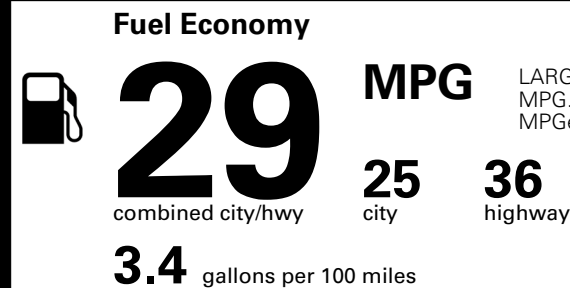

EPA DOT Fuel Economy and Environment

Gasoline Vehicle